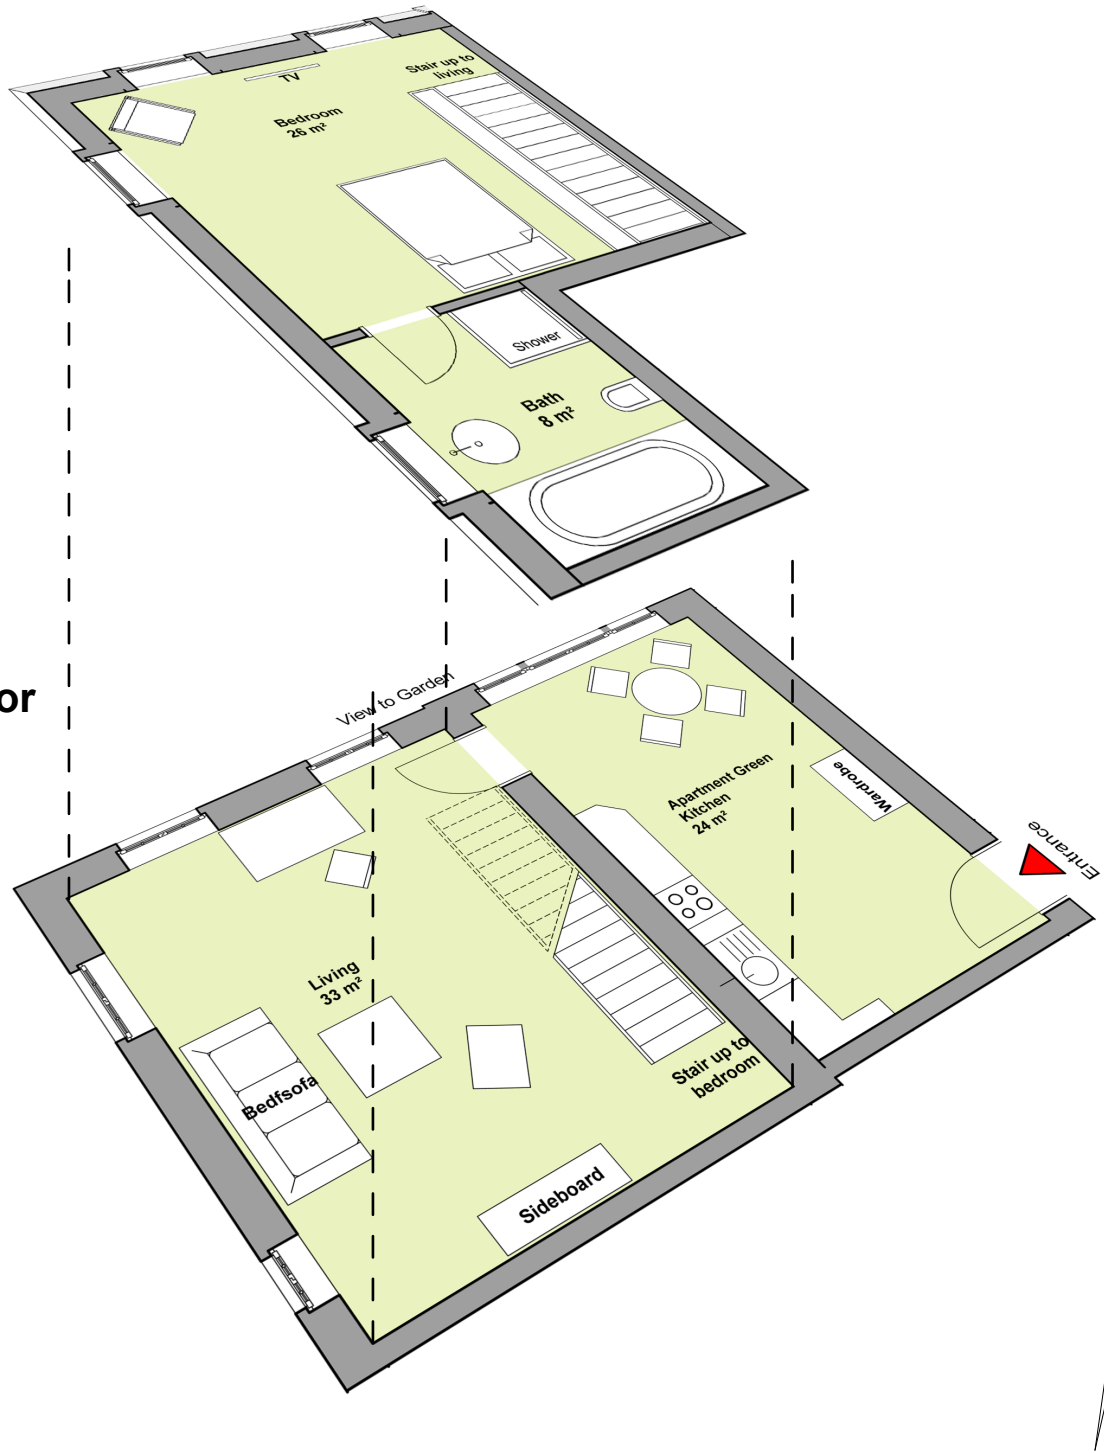

PALAIS HORST
Poppelsdorfer Allee 65
D-53115 Bonn

Apartment Green

91 m²

Forth floor

Third floor

0 5 m