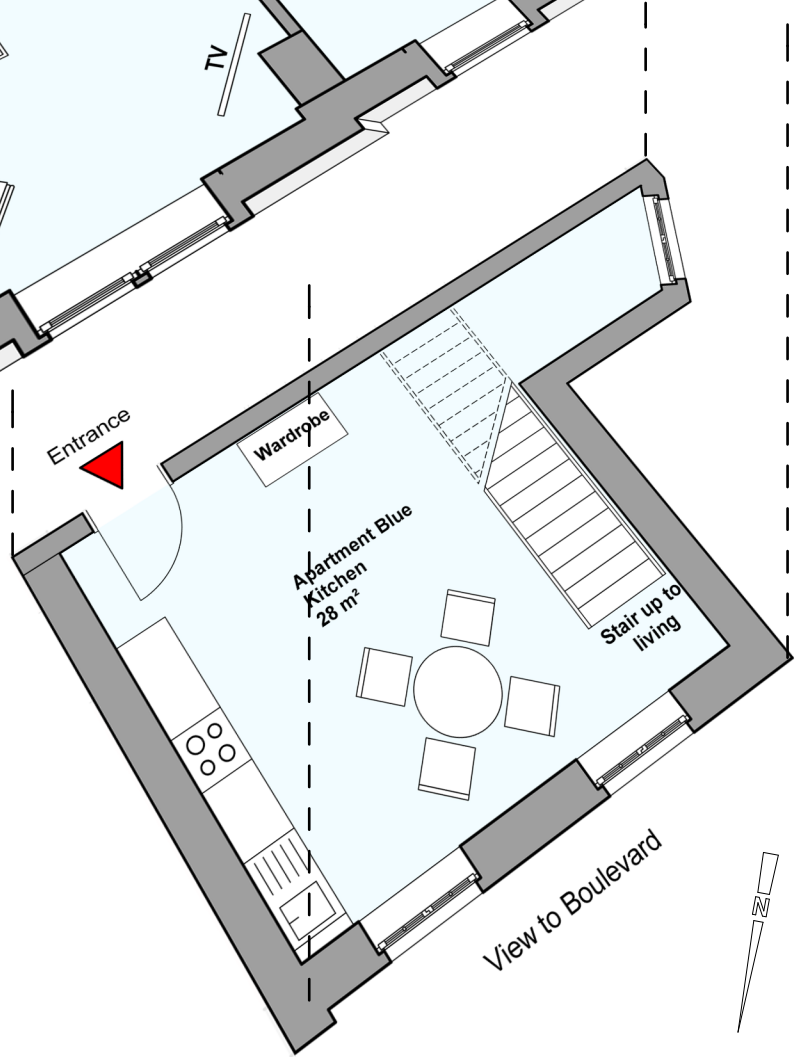

PALAIS HORST
Poppelsdorfer Allee 65
D-53115 Bonn

Apartment Blue

91 m²

Third floor