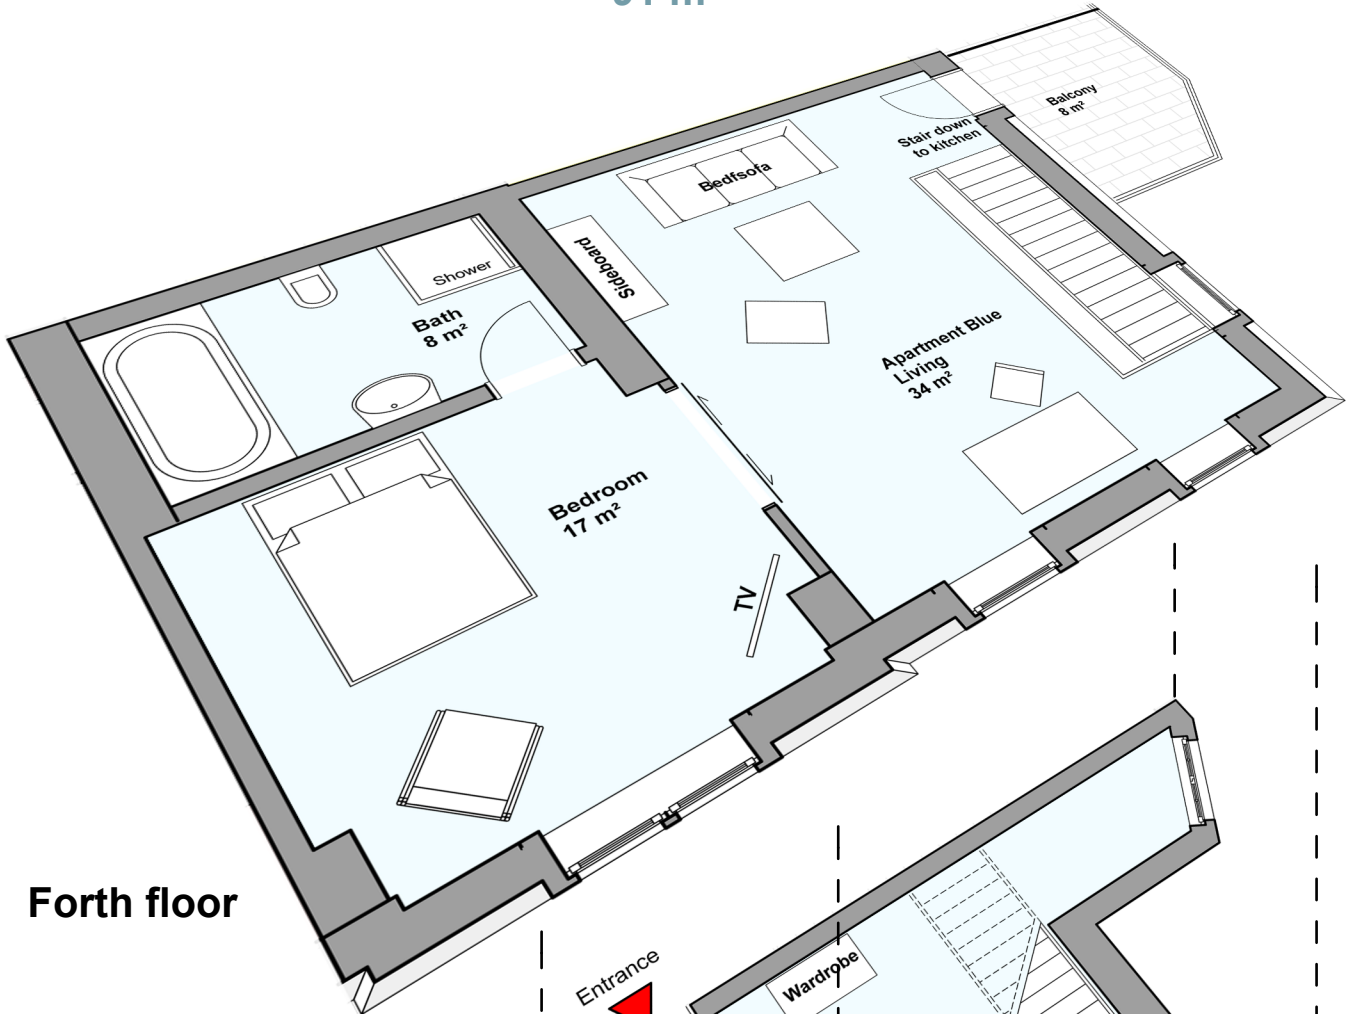

PALAIS HORST
Poppelsdorfer Allee 65
D-53115 Bonn

Apartment Blue

91 m²

Third floor